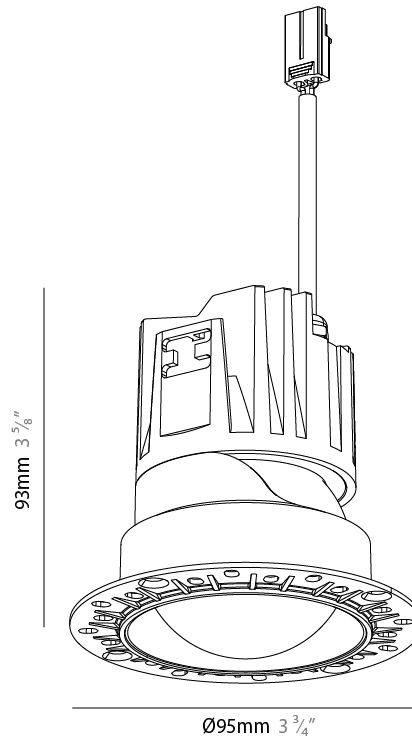

GENERAL

Series: Bioniq Evo
Partner: Prolicht
Division: Architectural
Installation: Trimless
Product Type: Downlight
Mounting Location: Ceiling
Light Distribution: Adjustable / Direct

PHYSICAL

Aperture Sizes - Downlights: 3"
Shape: Round
Diameter (mm): 95
Diameter (in): 3 3/4
Height (mm): 93
Depth (mm): 105
Height (in): 3 5/8
Depth (in): 4 1/8
Ceiling Thickness (mm): 10 - 50
Ceiling Thickness (in): 3/8 - 1 15/16
Weight (kg): 0.3
Fixture Finish: [BLK](#) / [WHI](#) / [ARB](#) / [CHR](#)
Fixture Material: Extruded Aluminum
Cut-out Measurements: Ø 75mm/2 15/16"

ELECTRICAL

Lamp Type: LED (Zhaga Standard)
Input Wattage (W): 12.3
Total Output Wattage (W): 10.9
Dimming: Non-dimming / DALI Dimming / MATTER Dimming
Driver Included: No
Driver Location: Remote
Driver Type: Constant Current - Universal
Driver Class: Class 2
Constant Current (MA): 350mA
Upon Request: 0-10V Dimming / Phase Dimming

LED

Color Temperature (°K): 2700-6500 Tunable White
Max. Delivered Lumen (lm): Max 1119
Nominal Lumen (lm): Max 1495
CRI: >90 CRI
Efficiency (%): 90.8
Lamp Life (hrs): 50000

OPTICAL

Beam Angle: [24](#) / [32](#) / [42](#)
Adjustability: Rotational 350° / Tilt 30°

RATINGS AND CERTIFICATIONS

Certified By: Certified for North American Standards
IP rating: IP65
Glare Rating: ≤ 10

PROJECT _____
TYPE _____
SPECIFIER _____
QUANTITY _____
DATE _____