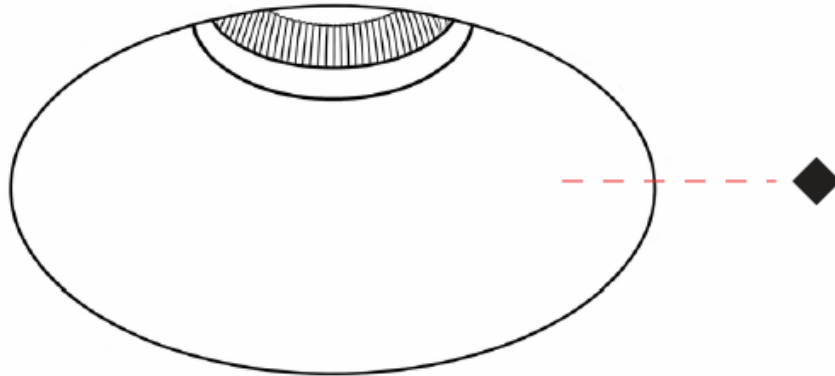

A350210-

PROJECT	_____
TYPE	_____
SPECIFIER	_____
QUANTITY	_____
DATE	_____