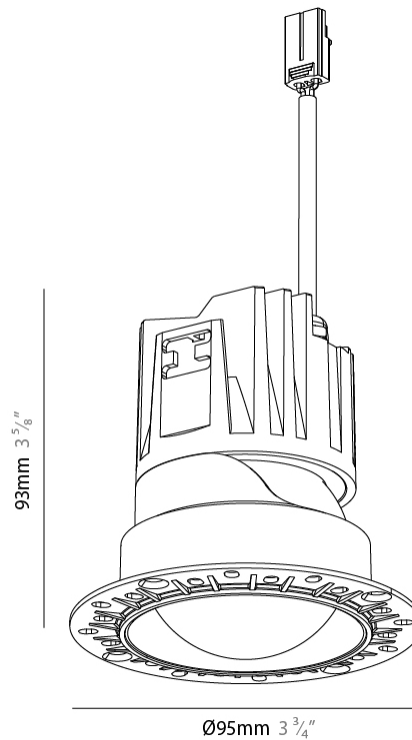

GENERAL

Series: Bioniq Evo
Partner: Prolicht
Division: Architectural
Installation: Trimless
Product Type: Downlight
Mounting Location: Ceiling
Light Distribution: Adjustable / Direct

PHYSICAL

Aperture Sizes - Downlights: 3"
Shape: Round
Diameter (mm): 95
Diameter (in): 3 3/4
Height (mm): 93
Depth (mm): 105
Height (in): 3 5/8
Depth (in): 4 1/8
Ceiling Thickness (mm): 10 - 50
Ceiling Thickness (in): 3/8 - 1 15/16
Weight (kg): 0.3
Fixture Finish: SSR / BKV / CWI / CRY / HAB / UFT / ITA / RUA / FTG / MYG / LOD / PUS / FRO / FUP / KIA / POP / BLS / SPG / MEY / GOH / CHC / COM / ABZ / JAG / OBR / MOS / ROR
Fixture Material: Extruded Aluminum
Cut-out Measurements: Ø 75mm/2 15/16"

ELECTRICAL

Lamp Type: LED (Zhaga Standard)
Input Wattage (W): 12.3
Total Output Wattage (W): 10.9
Dimming: Non-dimming / DALI Dimming / MATTER Dimming
Driver Included: No
Driver Location: Remote
Driver Type: Constant Current - Universal
Driver Class: Class 2
Constant Current (MA): 350mA
Upon Request: 0-10V Dimming / Phase Dimming

LED

Color Temperature (°K): 2700-6500 Tunable White
Max. Delivered Lumen (lm): Max 1119
Nominal Lumen (lm): Max 1495
CRI: >90 CRI
Efficiency (%): 90.8
Lamp Life (hrs): 50000

OPTICAL

Beam Angle: 24 / 32 / 42
Adjustability: Rotational 350° / Tilt 30°

RATINGS AND CERTIFICATIONS

Certified By: Certified for North American Standards
IP rating: IP65
Glare Rating: ≤ 10

PROJECT	_____
TYPE	_____
SPECIFIER	_____
QUANTITY	_____
DATE	_____